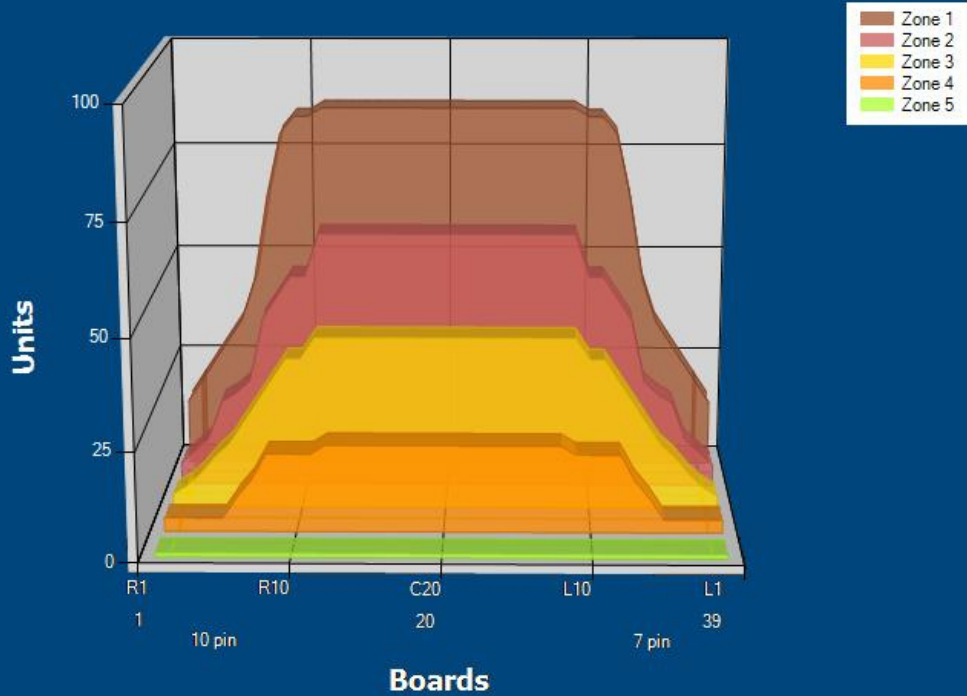

# ARIMAX

Conditioner:  
Cleaner:

## Zone Configuration

Mode: Clean and Condition  
 Speed: Quick Clean  
 Start Cleaner Spray: 0 Feet  
 Start Squeegee: 0 Feet  
 Start Conditioning: 6 Inches  
 Split Pattern: No

Zone 1	Avg	Ratio	Zone 2	Avg	Ratio
Left	40.0	2.2 : 1	Left	23.6	2.5 : 1
Right	40.0	2.2 : 1	Right	23.6	2.5 : 1
Center	86.0		Center	60.0	
Zone 3	Avg	Ratio	Zone 4	Avg	Ratio
Left	16.0	2.5 : 1	Left	5.8	3.4 : 1
Right	16.0	2.5 : 1	Right	5.8	3.4 : 1
Center	40.0		Center	20.0	
Zone 5	Avg	Ratio			
Left	1.0	1.0 : 1			
Right	1.0	1.0 : 1			
Center	1.0				